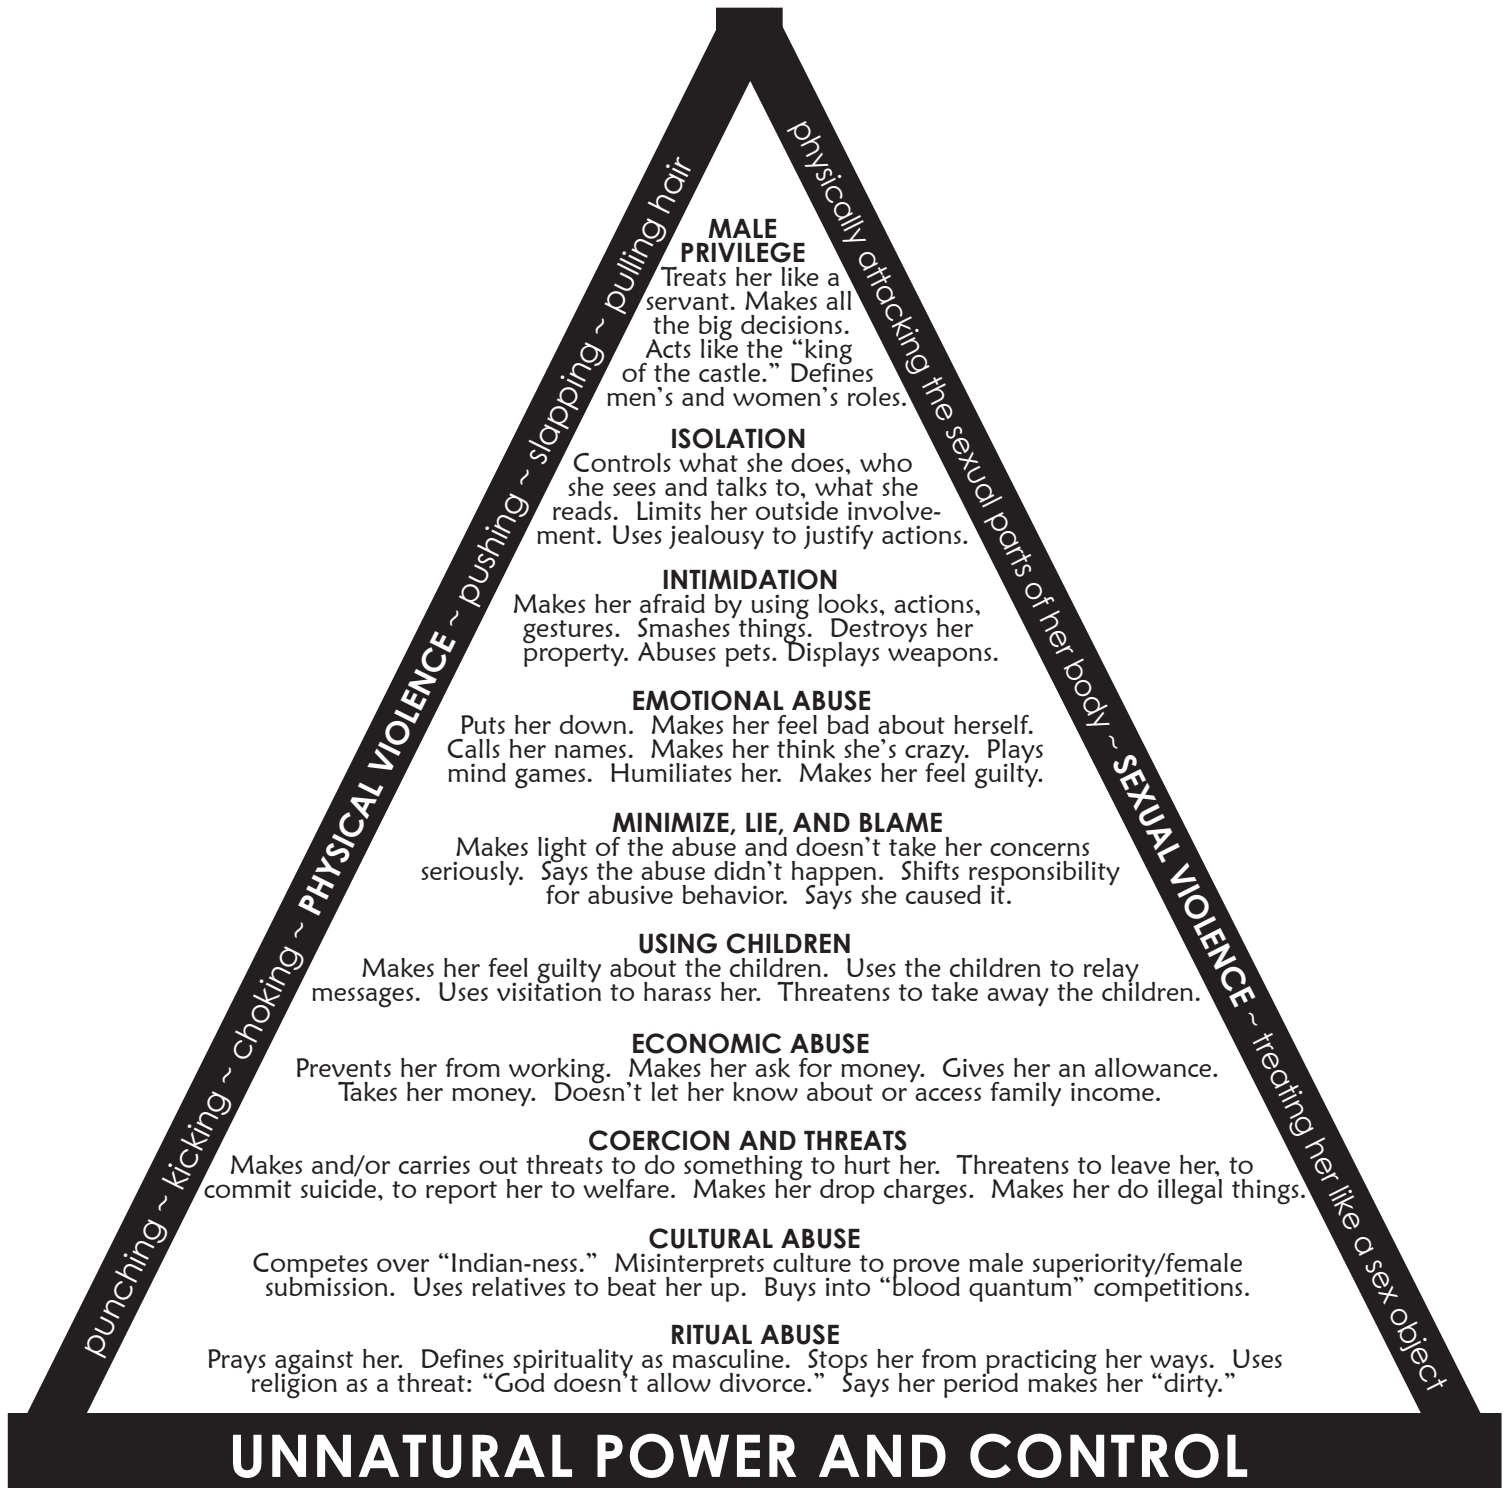

VIOLENCE AGAINST ABORIGINAL WOMEN: BATTERING

Produced and distributed by:

Developed by:
Sacred Circle - National Resource
Center to End Violence Against
Native Women

NATIONAL CENTER
on Domestic and Sexual Violence
training • consulting • advocacy
4612 Shoal Creek Blvd. • Austin, Texas 78756
512.407.9020 (phone and fax) • www.ncdsv.org